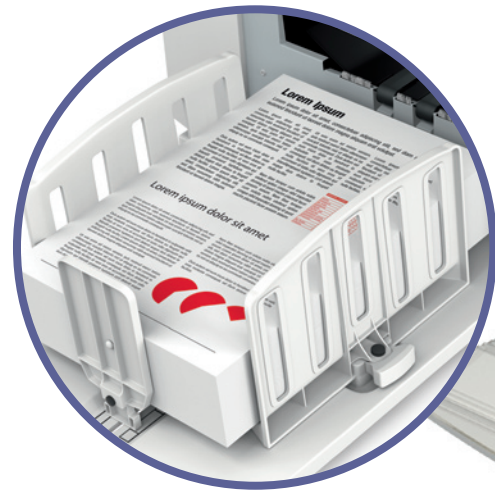

Priport™ DX 2430

Fast and cost-efficient
performance

RICOH

Straightforward productivity

High-speed printing does not have to be expensive. The Priport™ DX 2430 offers excellent value for your money. Printing an impressive 90 pages per minute, this system is both reliable and user-friendly. Adding spot colours or editing documents for a professional look is easy. This duplicator turns into an extra fast printer when upgraded with a PC controller.

- High performance
- Smart paper feed
- Easy colour drum change
- Several editing functions
- Optional PC controller

Quality at low cost

Swift service

- Attain excellent productivity levels at 90 prints per minute
- Job flow from master-making to printing takes only one minute
- Turn your duplicator into a high-speed printer with the optional PC controller

High-quality colour

Spot colour printing becomes uncomplicated and inexpensive with the DX 2430. The colour drum is easy to change. Ten standard colour inks and unlimited custom tints are available. The device offers a fine 300 dpi print quality. You obtain the best images printing directly from your PC with the optional PC controller.

Durable & reliable

- New ink pump: reduced maintenance costs and increased reliability
- Reliable paper feed: separation mechanism, adjustable feed pressure

Edit directly

- Enlarge, reduce or combine originals without creating a second-generation original on PC
- Get fine print results with mixed documents by using Photo/Letter mode