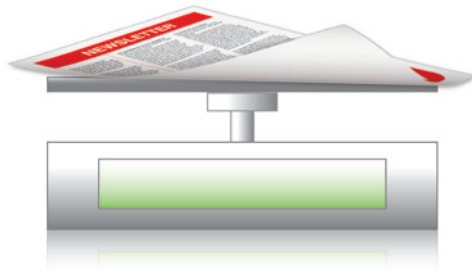

Edit directly

- Enlarge, reduce or combine originals without creating a second-generation original on PC
- Get fine print results with mixed documents by using Photo/Letter mode